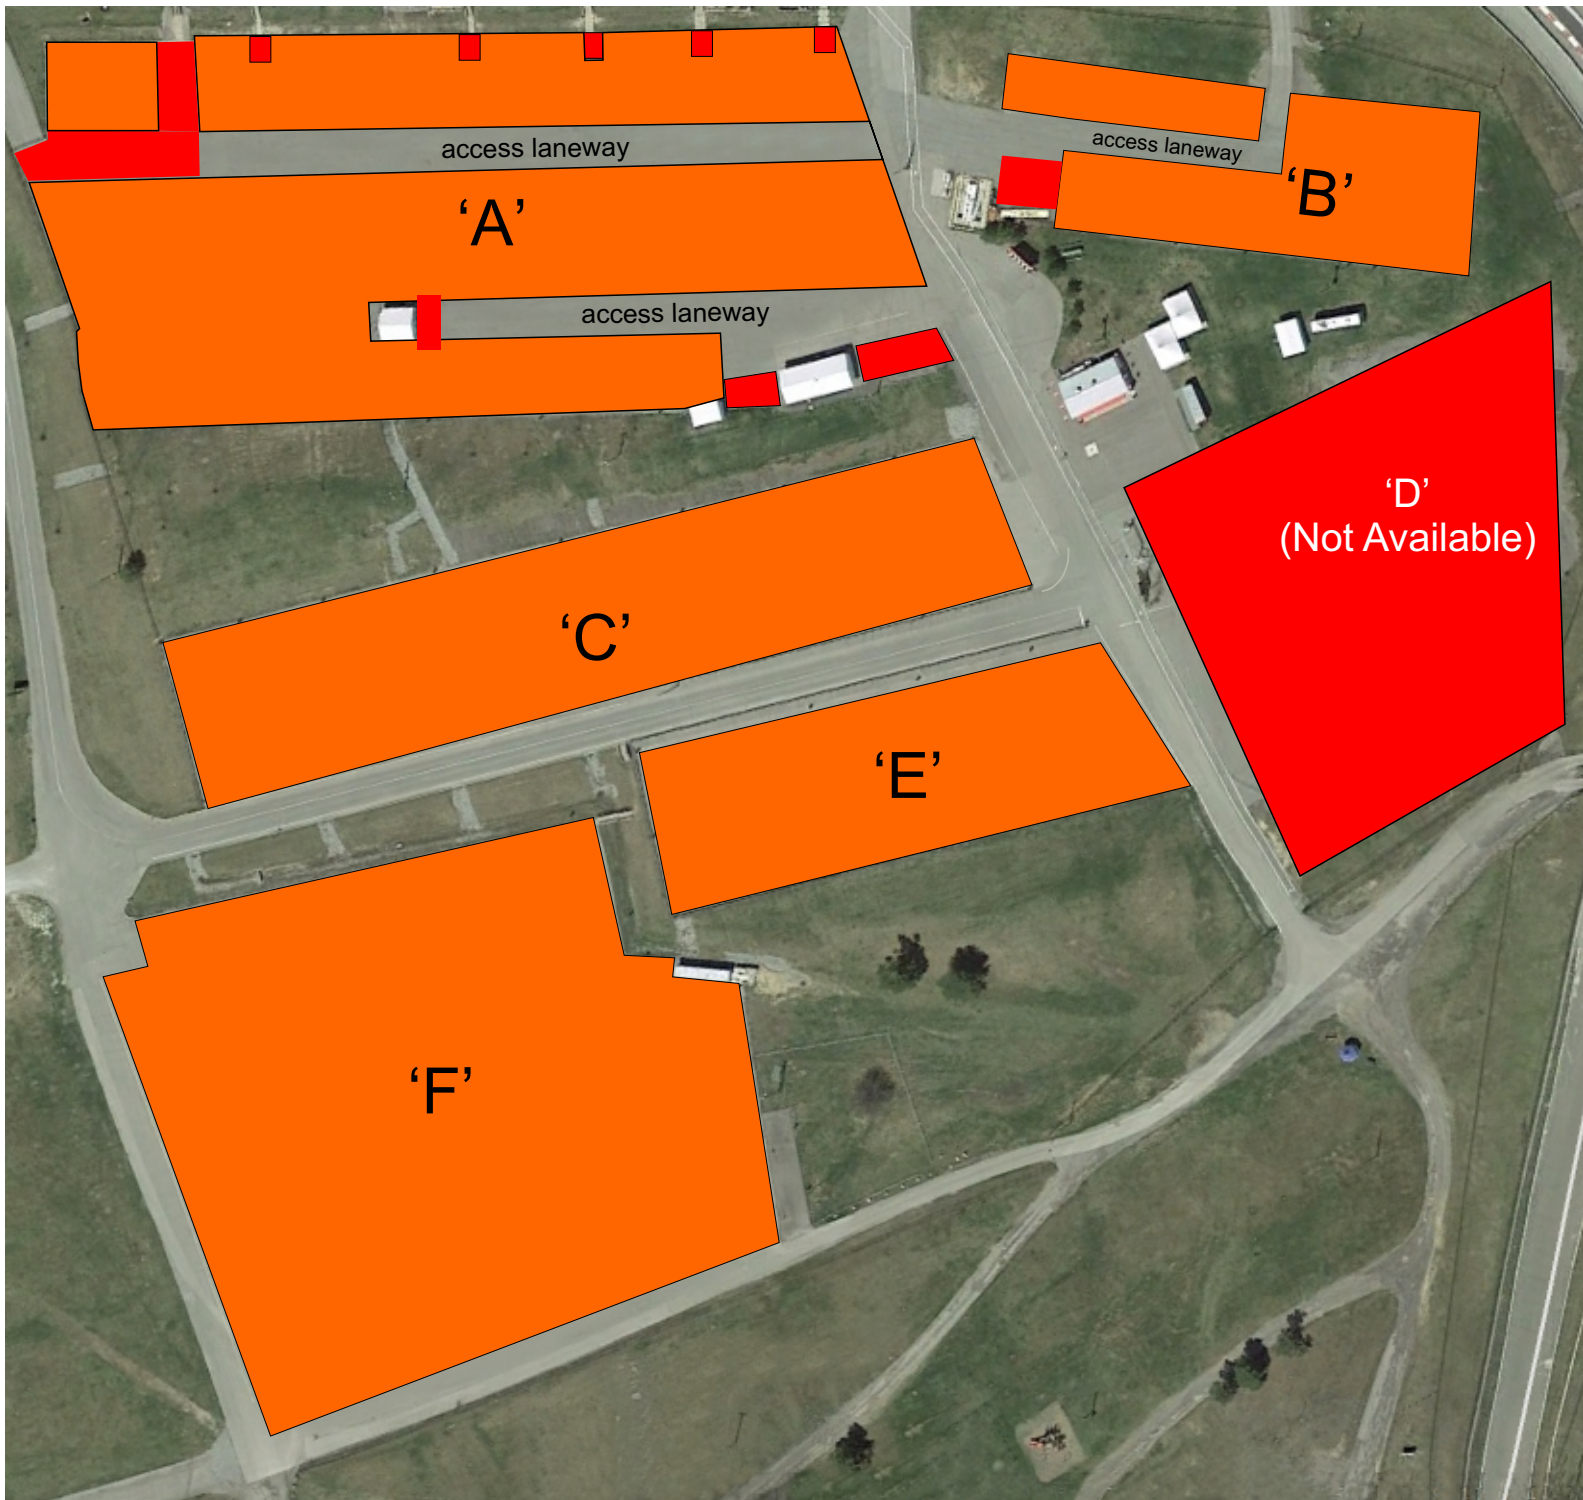

# PARTICIPANT DESIGNATED PADDOCK AREA

Participant paddock area in the orange designated paddocks.  
Red - No parking area

**Designated Camping Areas In Orange Sections only.  
No camping permitted outside of these areas.**

**Viewing is permitted in all normal  
areas of the infield and outfield.**